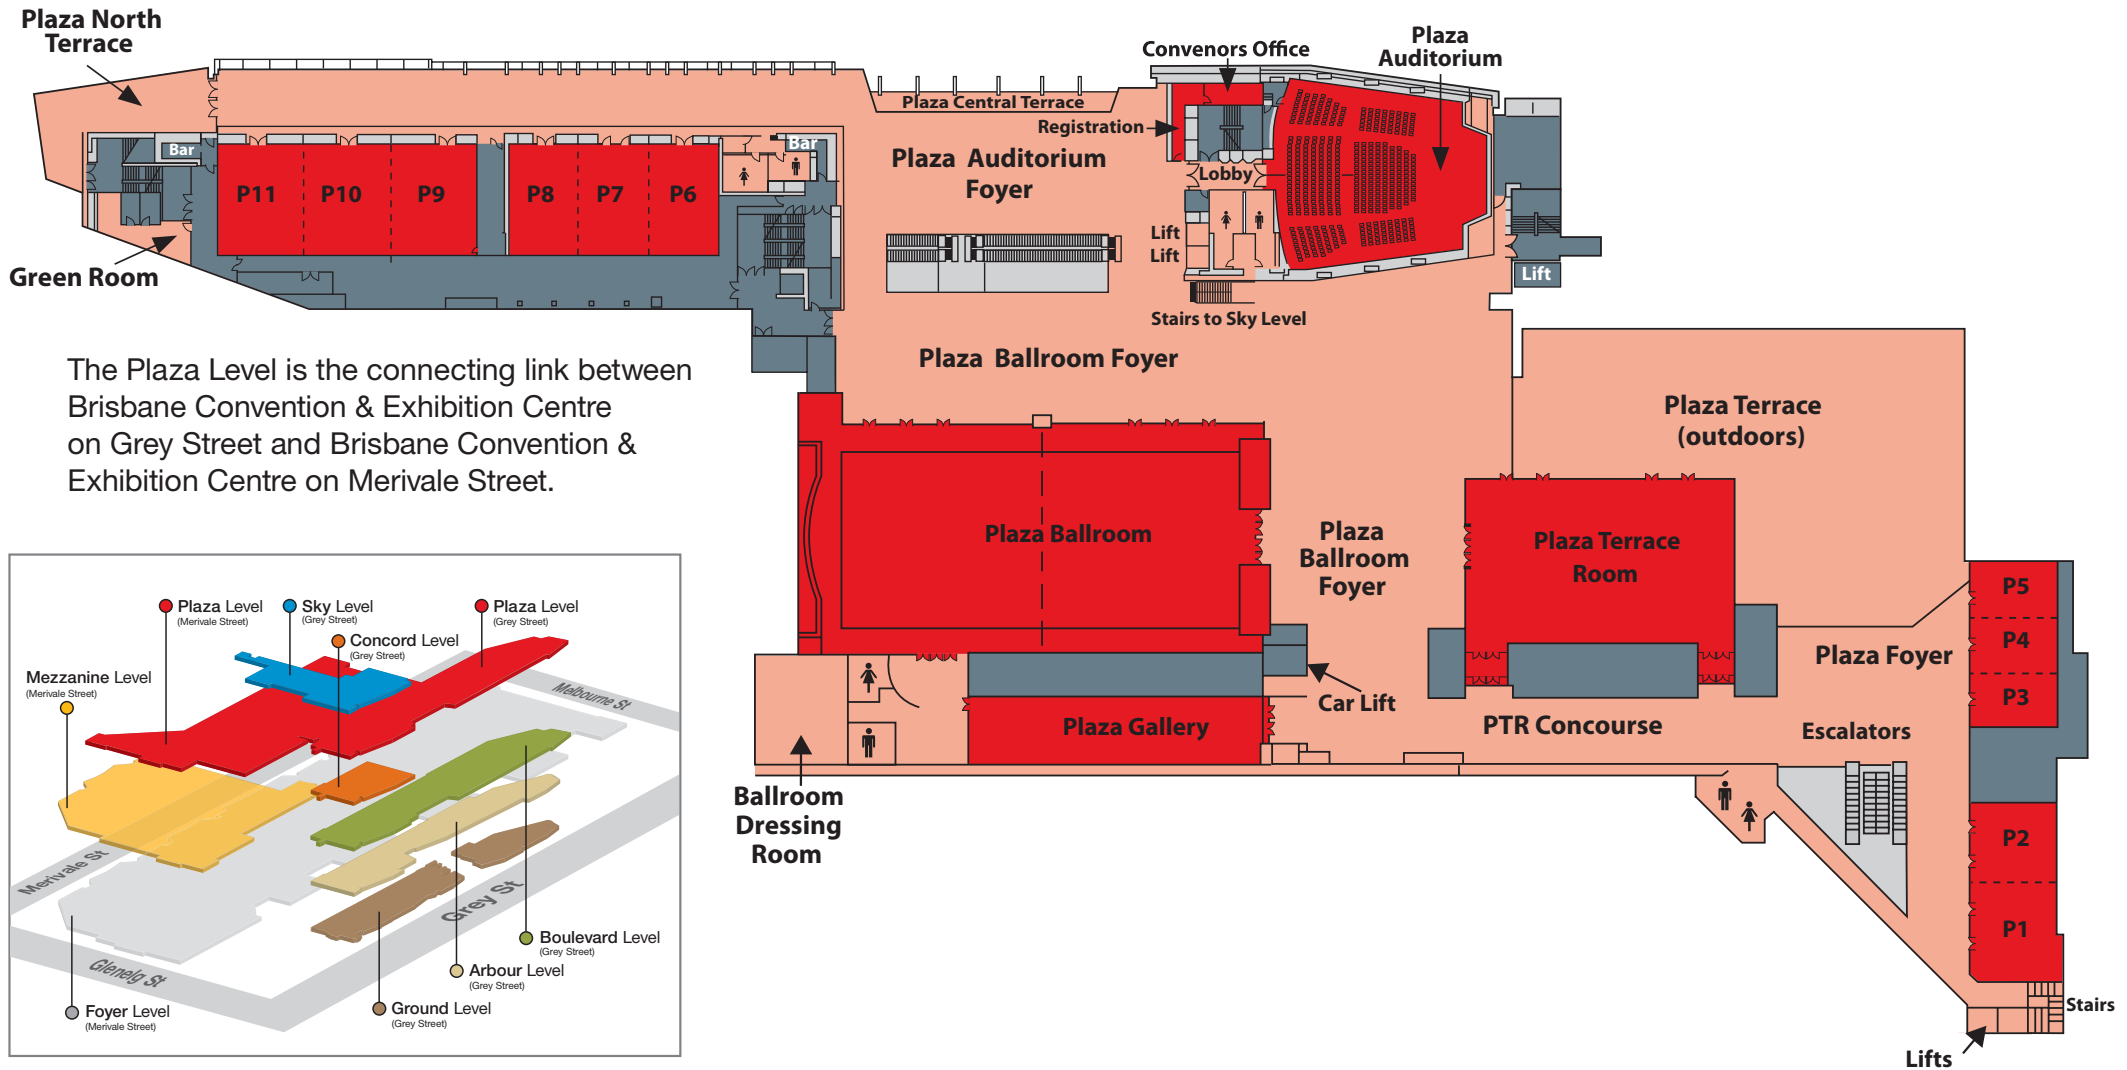

Plaza Level

BCEC on Merivale Street & Grey Street

The Plaza Level is the connecting link between Brisbane Convention & Exhibition Centre on Grey Street and Brisbane Convention & Exhibition Centre on Merivale Street.